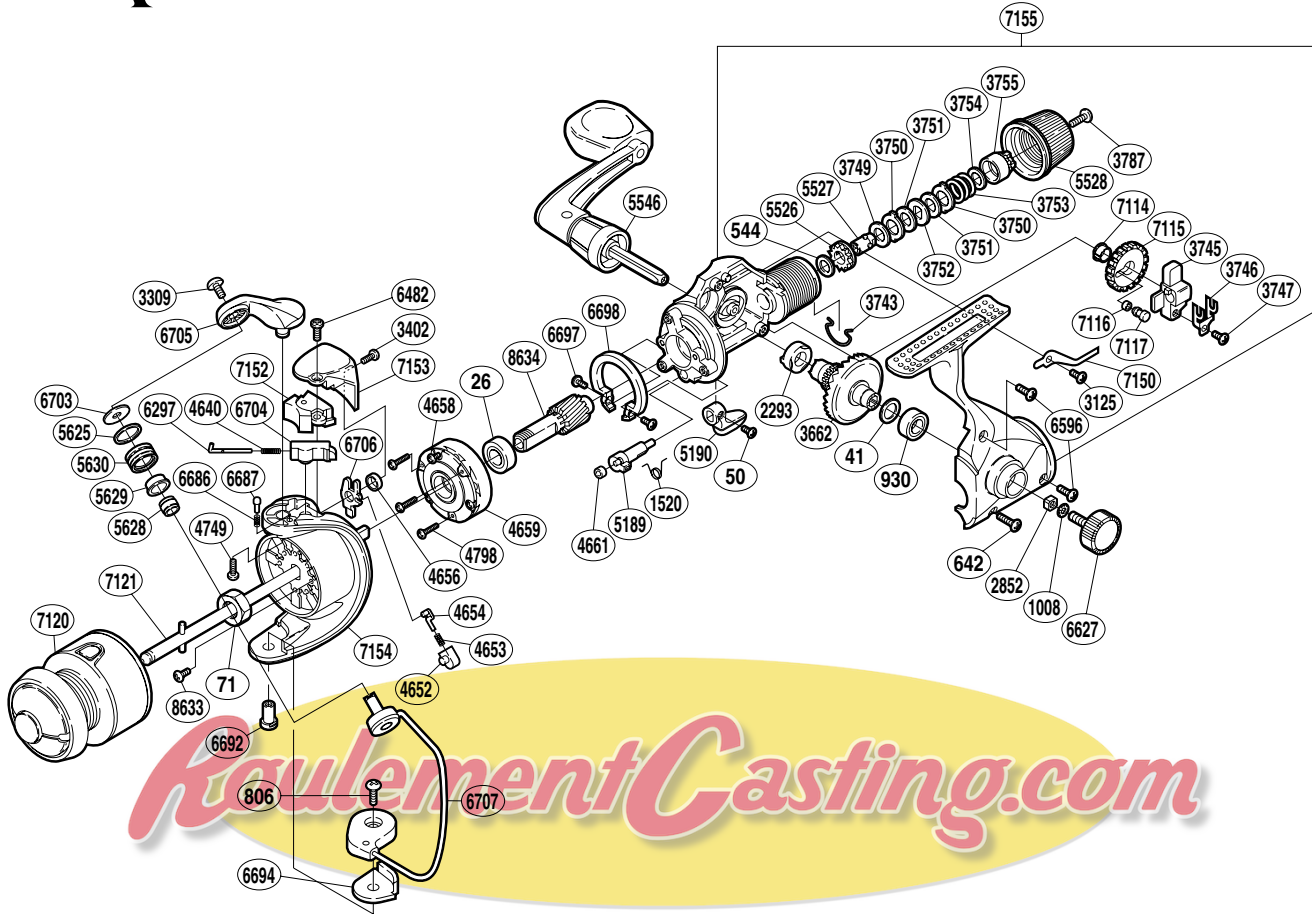

## SAHARA

SH-RE2500

Part No.	Description	Part No.	Description	Part No.	Description
RD 0026	Ball Bearing	RD 3755	Pressure Screw	RD 6686	Click Spring
RD 0041	Drive Gear Washer	RD 3787	Drag Knob Screw	RD 6687	Bail Arm Click
RD 0050	Anti-Reverse Lever Screw	RD 4640	Bail Spring	RD 6692	Bail Hold Support Shaft
RD 0071	Rotor Nut	RD 4652	Lever Spring Guide (B)	RD 6694	Bail Hold Support Spacer
RD 0544	Drag Washer "C" (cloth)	RD 4653	Lever Spring	RD 6697	Friction Ring Screw
RD 0642	Side Cover Screw (long)	RD 4654	Lever Spring Guide (A)	RD 6698	Friction Ring
RD 0806	Bail Hold Support Screw	RD 4656	Trip Lever Spacer	RD 6703	Line Roller Washer
RD 0930	Ball Bearing	RD 4658	Clutch Cover Screw	RD 6704	Bail Spring Guide (B)
RD 1008	Handle Lock Washer	RD 4659	Roller Clutch Assembly	RD 6705	Bail Arm
RD 1520	Anti-Reverse Cam Spring	RD 4661	Anti-Reverse Cam Ring	RD 6706	Bail Trip Lever
RD 2293	Drive Gear Bushing	RD 4749	Bail Arm Screw	RD 6707	Bail Assembly
RD 2852	Handle Screw Lock	RD 4798	Roller Clutch Screw	RD 7114	Oscillating Gear Bushing
RD 3125	Drag Click Screw	RD 5189	Anti-Reverse Cam	RD 7115	Oscillating Gear
RD 3309	Line Roller Screw	RD 5190	Anti-Reverse Lever	RD 7116	Oscillating Guide Pin Bushing
RD 3402	Rotor Protector Screw (small)	RD 5526	Drag Shaft (B)	RD 7117	Oscillating Guide Pin
RD 3662	Drive Gear	RD 5527	Drag Shaft (A)	RD 7120	Spool Assembly
RD 3743	Hold Click Spring	RD 5528	Drag Knob	RD 7121	Main Shaft
RD 3745	Oscillating Slider	RD 5546	Handle Assembly	RD 7150	Drag Click
RD 3746	Oscillating Slider Retainer	RD 5625	Line Roller Spacer	RD 7152	Bail Spring Cover
RD 3747	Slider Retainer Screw	RD 5628	Line Roller Collar	RD 7153	Bail Spring Cover Guard
RD 3749	Drag Washer "C" (white)	RD 5629	Line Roller Bushing	RD 7154	Rotor
RD 3750	Eared Washer "B"	RD 5630	Line Roller	RD 7155	Body Assembly
RD 3751	Drag Washer "C" (blue)	RD 6297	Bail Spring Guide (A)	RD 8633	Nut Lock Screw
RD 3752	Key Washer "A"	RD 6482	Rotor Protector Screw (large)	RD 8634	Pinion Gear (B)
RD 3753	Drag Coil Spring	RD 6596	Side Cover Screw (short)		
RD 3754	Drag Spring Washer	RD 6627	Handle Screw Cap		